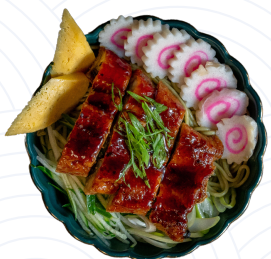

Teriyaki Chicken Soba Bowl 13.8
Teriyaki Chicken, Leek, Cucumber,
Naruto Maki & Soba